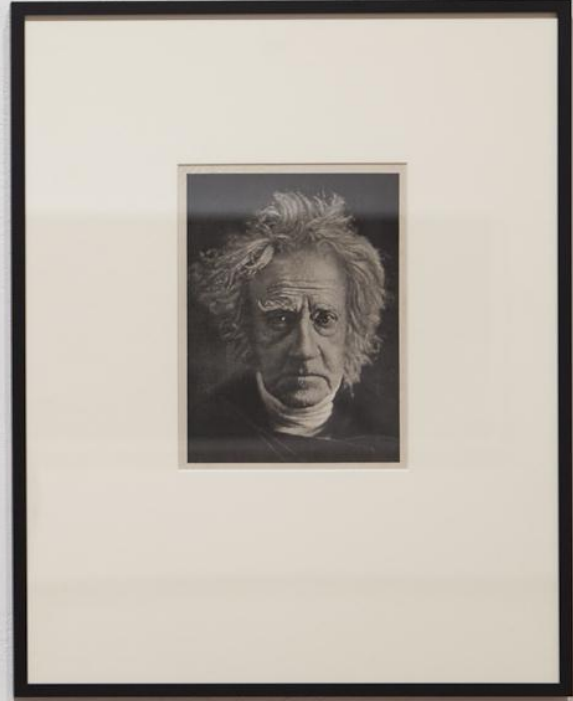

1979:1 — 2012:21
Jan Tichy Works with the MoCP Collection
October 12—December 23, 2012

West Gallery

West Gallery Museum entrance view

Larry Williams
Rural Saturday Night, 1973

Zach Abubeker
Obelisk, 2011

Robert Frank
Political Rally, Chicago, 1956

Shi Guorui
Shanghai 22-23, Oct 2005

Walker Evans
Untitled (high contrast metal grate, abstract high angle view),
1928-1929, printed posthumously

Rössler, Jaroslav
Czech, 1902-1989
untitled (construction figure), 1925

John Mahtesian
Marina Tower, c. 1960

Irving Penn
Two New Guinea Men Holding Hands, 1970/1979

Allen, Harold
Subway Platform, from the portfolio "In Chicago" 1969, printed 1983

Emmet Gowin

Mining the Coal Seam, Open Pit Strip Mine, Bohemia, Czech Republic, 1994

Julia Margaret Cameron
Sir John Herschel, 1867; printed 1913

Jeff Gates

In Our Path #4 (Aerial Photograph), from the "20/20" portfolio, 1983, printed 1985

Diana Schoenfeld

Rhythmic Arrangements: Specimens, 1979